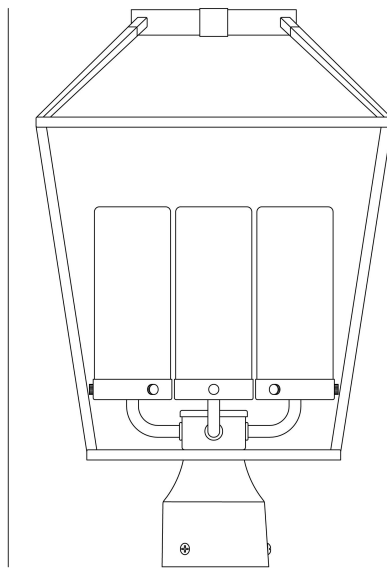

BASTILLE, 4 LT POST LIGHT

PRODUCT DETAILS

No.	:	41959-015
Product Color	:	SATIN BLACK
Product Material	:	POWDER COATING OVER GALVANIZED STEEL
Shade / Accent Colour	:	CLEAR GLASS
Shade / Accent Material	:	GLASS
Length	:	11"
Width	:	11"
Height	:	17.5"
Weight	:	6lbs

LIGHT SOURCE DETAILS

Number of Bulbs	:	4
Light Source Type	:	B10
Input Voltage	:	120V
Bulb Voltage	:	120V
Socket Type	:	E12
Wattage	:	60W
Total Wattage	:	240W
Bulb Included	:	No
Dimmable	:	Yes

OPTIONS AVAILABLE

ITEM NO.	FINISH	SHADE
41959-015	SATIN BLACK	CLEAR GLASS

TECHNICAL DETAILS

Canopy / Backplate Height	:	0.5"
Location	:	WET
Approval	:	

17 1/2"

11"x11"

PROJECT INFORMATION

 Job Name: Date: Category:

 Comments: