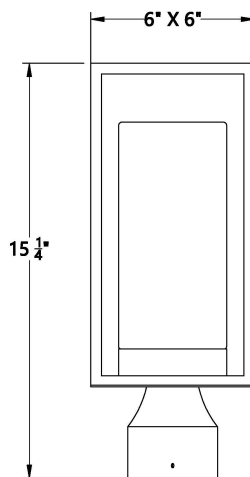

TECHNICAL DETAILS

Location	:	WET
Approval	:	

41963