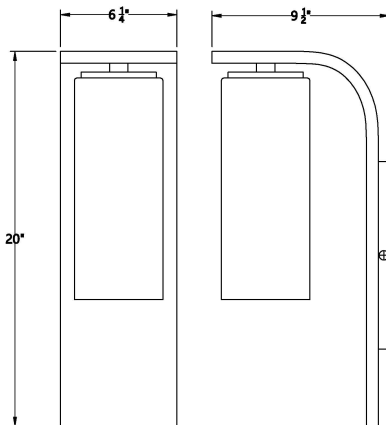

TECHNICAL DETAILS

Canopy / Backplate Length	:	17"
Canopy / Backplate Width	:	6.25"
Location	:	WET
Approval	:	

41972

PROJECT INFORMATION

Job Name: Date: Type:

Comments: