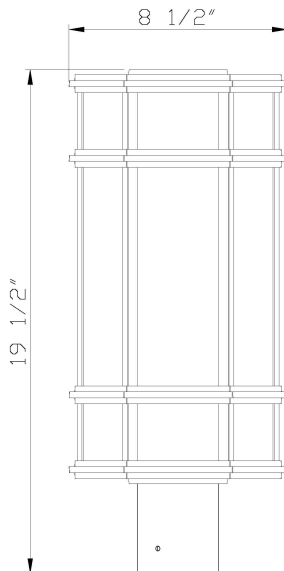

TECHNICAL DETAILS

Location	:	WET
Approval	:	

PROJECT INFORMATION

Job Name: Date: Category:

Comments: