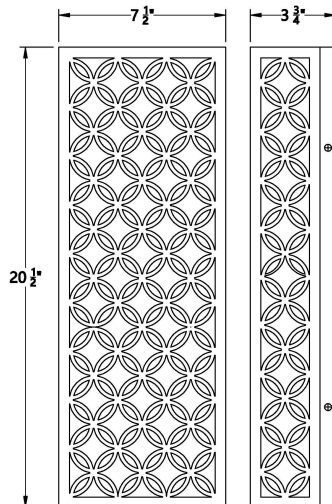

CLOVER, LED WALL SCONCE

PRODUCT DETAILS

No.	:	42699-026
Product Color	:	AGED SILVER
Product Material	:	POWDER COATING OVER GALVANIZED STEEL
Shade / Accent Colour	:	WHITE GLASS
Shade / Accent Material	:	GLASS
Width	:	7.5"
Height	:	20.5"
Ext	:	3.75"

ITEM NO.	FINISH	SHADE
42699-019	BLACK	WHITE GLASS
42699-026	AGED SILVER	WHITE GLASS

TECHNICAL DETAILS

Canopy / Backplate Length	:	20.5"
Canopy / Backplate Width	:	7.5"
Location	:	WET
Approval	:	

42699

PROJECT INFORMATION