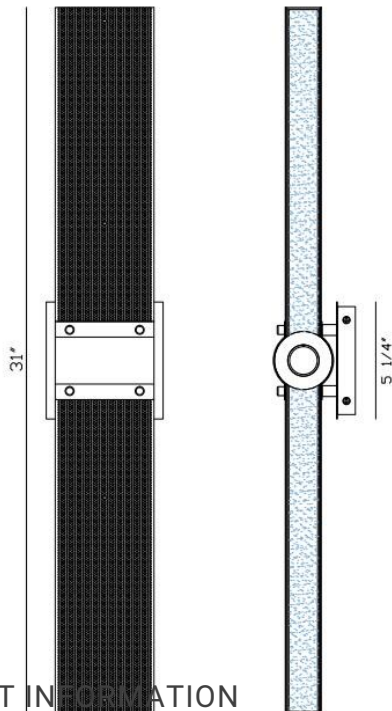

### PRODUCT DETAILS

No.	:	42711-018
Product Color	:	BLACK+GOLD
Product Material	:	IRON + ALUMINUM
Shade / Accent Colour	:	WHITE PC
Shade / Accent Material	:	PC
Width	:	5.25"
Height	:	31"
Ext	:	3.75"

### LIGHT SOURCE DETAILS

Light Source Type	:	INTEGRATED LED
Input Voltage	:	120V
Bulb Voltage	:	120V
Socket Type	:	LED
Total Wattage	:	60W
Initial Lumens	:	780lm
Kelvin	:	3000K
CRI	:	90
Dimmable	:	Yes

### OPTIONS AVAILABLE

<b>ITEM NO.</b> 42711-018	<b>FINISH</b> BLACK+GOLD	<b>SHADE</b> WHITE PC
------------------------------	-----------------------------	--------------------------

### TECHNICAL DETAILS

Canopy / Backplate Length	:	5.25"
Canopy / Backplate Height	:	0.5"
Canopy / Backplate Width	:	5.25"
Location	:	WET
Approval	:	