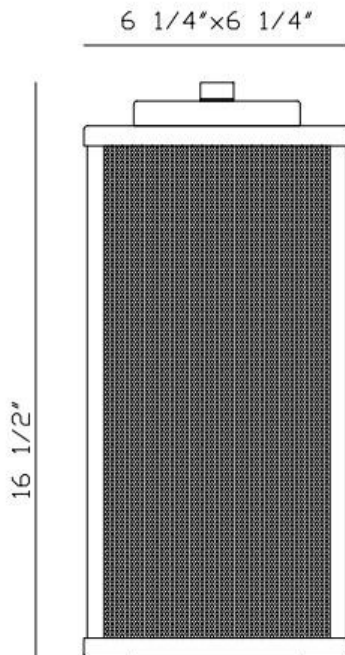

BRAMA, LED OUTDOOR POST LIGHT

PRODUCT DETAILS

No.	:	42719-014
Product Color	:	BLACK + GOLD
Product Material	:	IRON + ALUMINUM
Shade / Accent Colour	:	WHITE PC
Shade / Accent Material	:	PC
Length	:	6.25"
Width	:	6.25"
Height	:	16.5"

LIGHT SOURCE DETAILS

Light Source Type	:	INTEGRATED LED
Input Voltage	:	120V
Bulb Voltage	:	120V
Socket Type	:	LED
Total Wattage	:	23W
Initial Lumens	:	190lm
Kelvin	:	3000K
CRI	:	90
Dimmable	:	Yes

OPTIONS AVAILABLE

ITEM NO.	FINISH	SHADE
42719-014	BLACK + GOLD	WHITE PC

TECHNICAL DETAILS

Driver	:	ES
Location	:	WET
Approval	:	

PROJECT INFORMATION

Job Name: Date: Category:

Comments:

ø3 1/4"