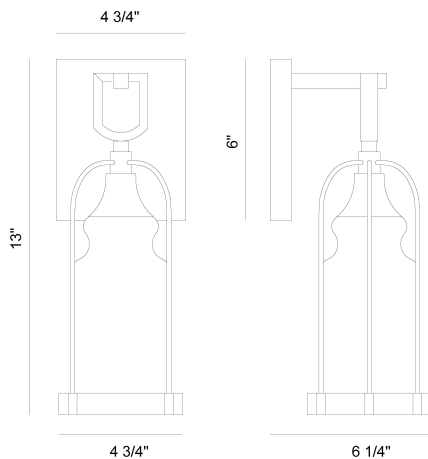

YASMIN, 1 LT WALL SCONCE

PRODUCT DETAILS

No.	:	42725-015
Product Color	:	SATIN BLACK
Product Material	:	POWDER COATING OVER GALVANIZED STEEL
Shade / Accent Material	:	HAND BLOWN GLASS
Width	:	4.75"
Height	:	13"
Overall Height	:	13"
Ext	:	6.25"

LIGHT SOURCE DETAILS

Number of Bulbs	:	1
Light Source Type	:	T10
Input Voltage	:	120V
Bulb Voltage	:	120V
Socket Type	:	E26
Wattage	:	60W
Total Wattage	:	360W
Bulb Included	:	No
Dimmable	:	Yes

OPTIONS AVAILABLE

ITEM NO.	FINISH	SHADE
42725-015	SATIN BLACK	
42725-026	AGED GOLD	

TECHNICAL DETAILS

Light Direction	:	Down
Hanging Support Length	:	72"
Canopy / Backplate Length	:	6"
Canopy / Backplate Height	:	0.75"
Canopy / Backplate Width	:	4.75"
Location	:	WET
Approval	:	