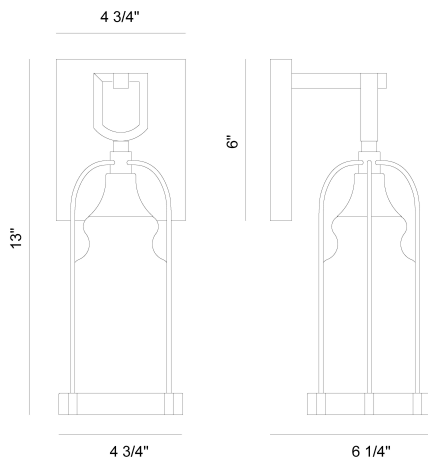

### PRODUCT DETAILS

No.	:	42725-026
Product Color	:	AGED GOLD
Product Material	:	POWDER COATING OVER GALVANIZED STEEL
Shade / Accent Material	:	HAND BLOWN GLASS
Width	:	4.75"
Height	:	13"
Overall Height	:	13"
Ext	:	6.25"

### LIGHT SOURCE DETAILS

Number of Bulbs	:	1
Light Source Type	:	T10
Input Voltage	:	120V
Bulb Voltage	:	120V
Socket Type	:	E26
Wattage	:	60W
Total Wattage	:	360W
Bulb Included	:	No
Dimmable	:	Yes

### TECHNICAL DETAILS

Light Direction	:	Down
Hanging Support Length	:	72"
Canopy / Backplate Length	:	6"
Canopy / Backplate Height	:	0.75"
Canopy / Backplate Width	:	4.75"
Location	:	WET
Approval	:	

42725