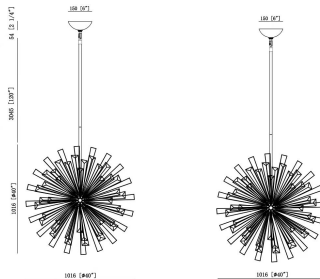

### PRODUCT DETAILS

No.	:	43864-010
Product Color	:	BLACK
Diameter	:	40.5"
Height	:	40.5"

### LIGHT SOURCE DETAILS

Number of Bulbs	:	29
Light Source	:	Incandescent
Light Source Type	:	B10
Input Voltage	:	120V
Bulb Voltage	:	120V
Socket Type	:	E12
Wattage	:	40W
Total Wattage	:	1160W
Bulb Included	:	No
Dimmable	:	Yes

### TECHNICAL DETAILS

Hanging Support Type	:	ROD
Hanging Support Length	:	120"
Canopy / Backplate Height	:	3"
Canopy / Backplate Dia.	:	6"
Location	:	DRY