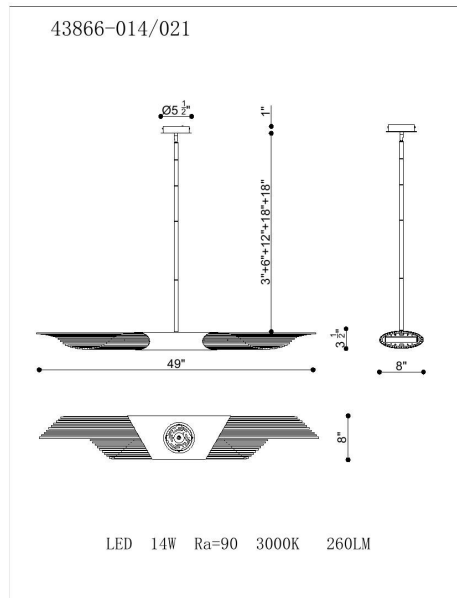

### PRODUCT DETAILS

No.	:	43866-014
Product Color	:	BLACK
Length	:	49"
Width	:	8"
Height	:	3.5"

### TECHNICAL DETAILS

Hanging Support Type	:	ROD
Hanging Support Length	:	72"
Canopy / Backplate Height	:	1"
Canopy / Backplate Dia.	:	5.5"
Location	:	DRY
Title 24	:	Yes