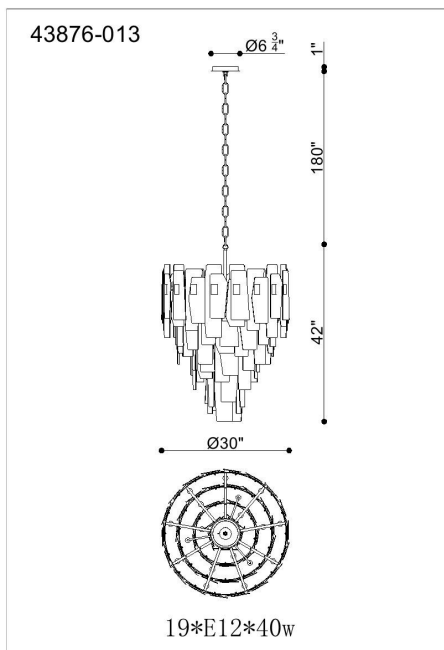

COCOLINA, 19-LIGHT CHANDELIER

PRODUCT DETAILS

| | | |
|-----------------------|---|---------------|
| No. | : | 43876-013 |
| Product Color | : | ANTIQUE BRASS |
| Shade / Accent Colour | : | AMBER GLASS |
| Diameter | : | 29" |
| Height | : | 42" |
| Weight | : | 80lbs |

LIGHT SOURCE DETAILS

| | | |
|-------------------|---|--------------|
| Number of Bulbs | : | 19 |
| Light Source | : | Incandescent |
| Light Source Type | : | B10 |
| Input Voltage | : | 120V |
| Bulb Voltage | : | 120V |
| Socket Type | : | E12 |
| Wattage | : | 10W |
| Total Wattage | : | 190W |
| Bulb Included | : | No |
| Dimmable | : | Yes |

OPTIONS AVAILABLE

| ITEM NO. | FINISH | SHADE |
|-----------|---------------|-------------|
| 43876-013 | ANTIQUE BRASS | AMBER GLASS |

TECHNICAL DETAILS

| | | |
|---------------------------|---|-------|
| Hanging Support Type | : | CHAIN |
| Hanging Support Length | : | 180" |
| Canopy / Backplate Height | : | 1" |
| Canopy / Backplate Dia. | : | 6.75" |
| Location | : | DRY |