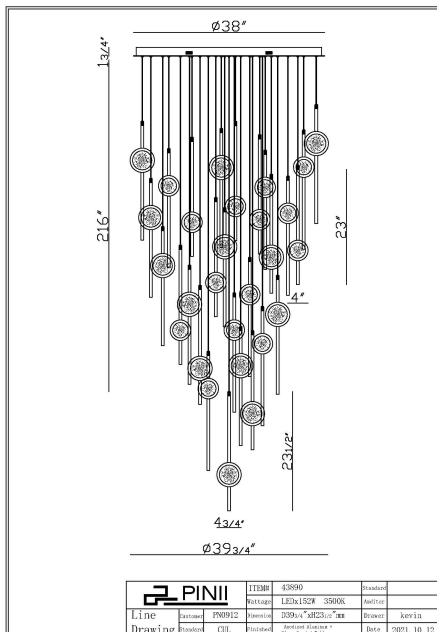

BARLETTA, 26-LIGHT LED CHANDELIER

PRODUCT DETAILS

No.	:	43890-033
Product Color	:	BLACK/GOLD
Diameter	:	39.75"
Height	:	23.5"
Weight	:	134lbs

LIGHT SOURCE DETAILS

Light Source Type	:	INTEGRATED LED
Input Voltage	:	120V
Bulb Voltage	:	120V
Socket Type	:	LED
Total Wattage	:	152W
Delivered Lumens	:	5300lm
Kelvin	:	3500K
CRI	:	90+
Dimmable	:	Yes

OPTIONS AVAILABLE

ITEM NO.	FINISH	SHADE
43890-019	BLACK	
43890-026	GOLD	
43890-033	BLACK/GOLD	

TECHNICAL DETAILS

Hanging Support Type	:	WIRE
Hanging Support Length	:	216"
Canopy / Backplate Height	:	1.75"
Canopy / Backplate Dia.	:	37.75"
Location	:	dry
Title 24	:	Yes