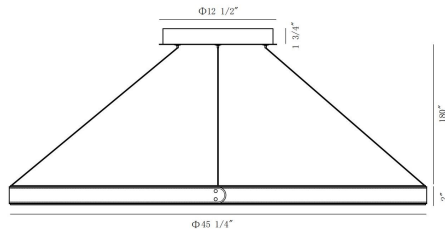

VERDURA, MEDIUM ROUND CHANDELIER

PRODUCT DETAILS

No.	:	43898-039
Product Color	:	GRY
Width	:	45.25"
Height	:	2"

LIGHT SOURCE DETAILS

Light Source Type	:	INTEGRATED LED
Input Voltage	:	120V
Bulb Voltage	:	24V
Socket Type	:	LED
Total Wattage	:	102W
Delivered Lumens	:	3180lm
Kelvin	:	3500K
CRI	:	90+
Dimmable	:	Yes

OPTIONS AVAILABLE

ITEM NO.	FINISH	SHADE
43898-015	BLACK	
43898-039	GRY	

TECHNICAL DETAILS

Hanging Support Type	:	WIRE
Hanging Support Length	:	180"
Canopy / Backplate Height	:	1.75"
Canopy / Backplate Dia.	:	12.5"
Location	:	DRY
Title 24	:	Yes