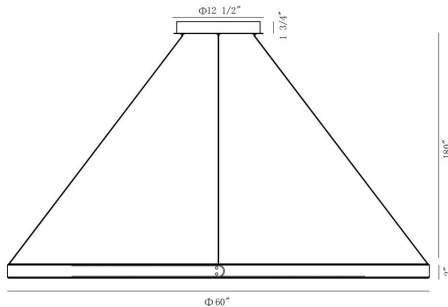

VERDURA, LARGE ROUND CHANDELIER

PRODUCT DETAILS

No.	:	43899-012
Product Color	:	BLACK
Diameter	:	60"
Height	:	2"

LIGHT SOURCE DETAILS

Light Source Type	:	INTEGRATED LED
Input Voltage	:	120V
Bulb Voltage	:	24V
Socket Type	:	LED
Total Wattage	:	127W
Delivered Lumens	:	4025lm
Kelvin	:	3500K
CRI	:	90+
Dimmable	:	Yes

OPTIONS AVAILABLE

ITEM NO.	FINISH	SHADE
43899-012	BLACK	
43899-036	GREY	

TECHNICAL DETAILS

Hanging Support Type	:	WIRE
Hanging Support Length	:	180"
Canopy / Backplate Height	:	1.75"
Canopy / Backplate Dia.	:	12.5"
Location	:	DRY
Title 24	:	Yes