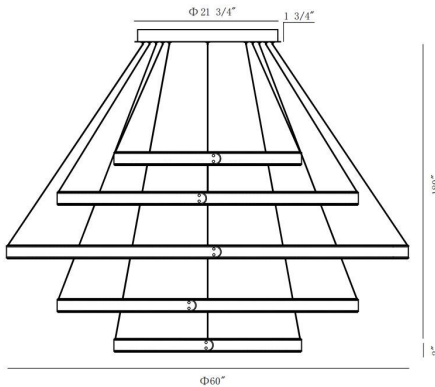

VERDURA, 5-RING CHANDELIER

PRODUCT DETAILS

No.	:	43901-012
Product Color	:	BLACK
Width	:	60"
Height	:	2"
Weight	:	50lbs

LIGHT SOURCE DETAILS

Light Source Type	:	INTEGRATED LED
Input Voltage	:	120V
Bulb Voltage	:	24V
Socket Type	:	LED
Total Wattage	:	486W
Delivered Lumens	:	12460lm
Kelvin	:	3500K
CRI	:	90+
Dimmable	:	Yes

OPTIONS AVAILABLE

ITEM NO.	FINISH	SHADE
43901-012	BLACK	
43901-036	GREY	

TECHNICAL DETAILS

Hanging Support Type	:	WIRE
Hanging Support Length	:	180"
Canopy / Backplate Height	:	1.75"
Canopy / Backplate Dia.	:	21.75"
Location	:	DRY
Title 24	:	Yes