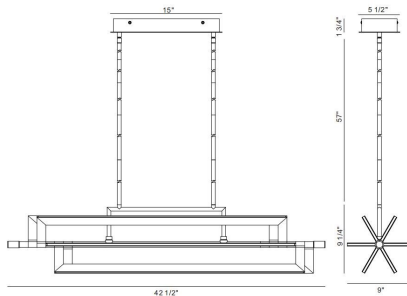

LIVRA, ISLAND CHANDELIER

PRODUCT DETAILS

No.	:	44077-013
Product Color	:	MATTE BLACK
Length	:	42.5"
Width	:	9"
Height	:	9.25"

LIGHT SOURCE DETAILS

Light Source Type	:	INTEGRATED LED
Input Voltage	:	120V
Bulb Voltage	:	24V
Socket Type	:	LED
Total Wattage	:	140W
Delivered Lumens	:	940lm
Kelvin	:	3000K
CRI	:	90+
Dimmable	:	Yes

OPTIONS AVAILABLE

ITEM NO.	FINISH	SHADE
44077-013	MATTE BLACK	
44077-020	GOLD	

TECHNICAL DETAILS

Hanging Support Type	:	ROD
Hanging Support Length	:	57"
Canopy / Backplate Length	:	15"
Canopy / Backplate Height	:	1.75"
Canopy / Backplate Width	:	5.5"
Location	:	DRY
Title 24	:	Yes