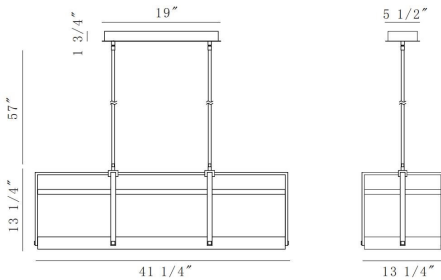

TYE, ISLAND CHANDELIER

PRODUCT DETAILS

No.	:	44255-015
Product Color	:	MATTE BLACK
Length	:	41.25"
Width	:	13.25"
Height	:	13.25"

LIGHT SOURCE DETAILS

Light Source Type	:	INTEGRATED LED
Input Voltage	:	120V
Bulb Voltage	:	24V
Socket Type	:	LED
Total Wattage	:	72W
Delivered Lumens	:	1560lm
Kelvin	:	3500K
CRI	:	90+
Dimmable	:	Yes

OPTIONS AVAILABLE

ITEM NO.	FINISH	SHADE
44255-015	MATTE BLACK	

TECHNICAL DETAILS

Hanging Support Type	:	ROD
Hanging Support Length	:	57"
Canopy / Backplate Length	:	19"
Canopy / Backplate Height	:	1.75"
Canopy / Backplate Width	:	5.5"
Location	:	DRY
Title 24	:	Yes