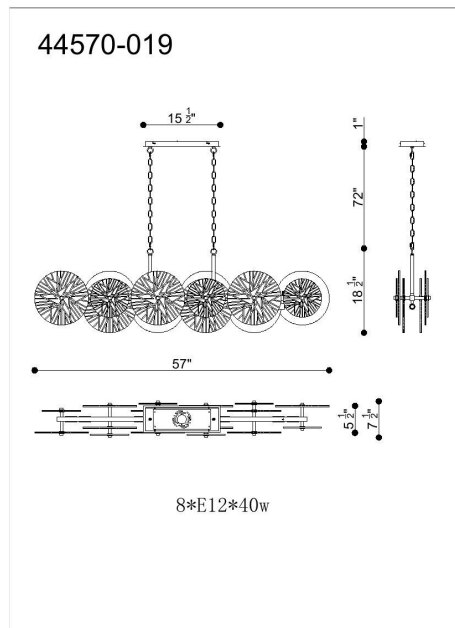

SUE-ANNE, 6-LIGHT ISLAND CHANDELIER

PRODUCT DETAILS

No.	:	44570-019
Product Color	:	PLATED BRASS
Length	:	57"
Width	:	7.5"
Height	:	18.5"

LIGHT SOURCE DETAILS

Number of Bulbs	:	8
Light Source	:	Incandescent
Light Source Type	:	B10
Input Voltage	:	120V
Bulb Voltage	:	120V
Socket Type	:	E12
Wattage	:	60W
Total Wattage	:	480W
Bulb Included	:	No
Dimmable	:	Yes

OPTIONS AVAILABLE

ITEM NO.	FINISH	SHADE
44570-019	PLATED BRASS	

TECHNICAL DETAILS

Hanging Support Type	:	CHAIN
Hanging Support Length	:	72"
Canopy / Backplate Length	:	15.5"
Canopy / Backplate Height	:	1"
Canopy / Backplate Width	:	5.5"
Location	:	DRY