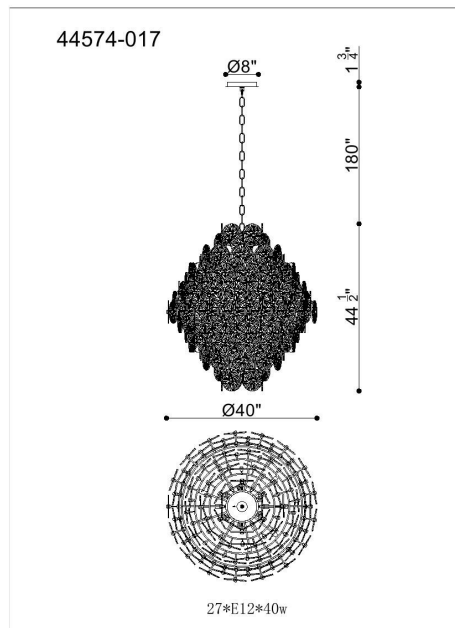

SUE-ANNE, 27-LIGHT LARGE CHANDLIER

PRODUCT DETAILS

No.	:	44574-017
Product Color	:	PLATED BRASS
Diameter	:	40"
Height	:	44.5"
Weight	:	163lbs

LIGHT SOURCE DETAILS

Number of Bulbs	:	27
Light Source	:	Incandescent
Light Source Type	:	B10
Input Voltage	:	120V
Bulb Voltage	:	120V
Socket Type	:	E12
Wattage	:	40W
Total Wattage	:	1080W
Bulb Included	:	No
Dimmable	:	Yes

OPTIONS AVAILABLE

ITEM NO.	FINISH	SHADE
44574-017	PLATED BRASS	

TECHNICAL DETAILS

Hanging Support Type	:	CHAIN
Hanging Support Length	:	180"
Canopy / Backplate Height	:	1.75"
Canopy / Backplate Dia.	:	8"
Location	:	DRY