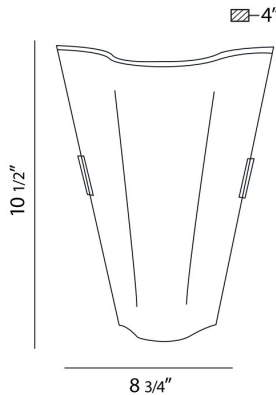

TECHNICAL DETAILS

Approval	:	

PROJECT INFORMATION

Job Name: Date: Type:

Comments: