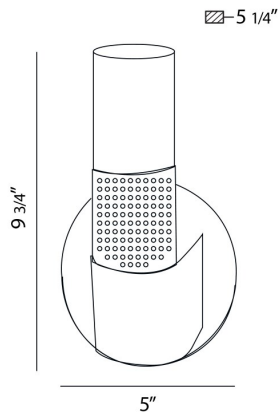

UOMO, WALL MOUNT

PRODUCT DETAILS

No.	:	BR-1UOMO-05
Product Color	:	CHROME
Product Material	:	METAL
Shade / Accent Colour	:	FROSTED
Shade / Accent Material	:	GLASS
Width	:	5"
Height	:	9.75"
Ext	:	5.25"
Weight	:	1.5lbs

OPTIONS AVAILABLE

ITEM NO.	FINISH	SHADE
BR-1UOMO-05	CHROME	FROSTED

TECHNICAL DETAILS

Canopy / Backplate Height	:	1.18"
Canopy / Backplate Dia.	:	4.68"
Mounting	:	Up
Approval	:	

PROJECT INFORMATION

 Job Name: Date: Category: