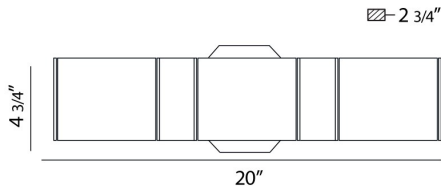

DAKOTA, 20" VANITY LIGHT

OPTIONS AVAILABLE

ITEM NO.	FINISH	SHADE
BR-3DAK-05	CHROME	WHITE
BR-3DAK-2N	SATIN NICKEL	WHITE

PRODUCT DETAILS

No.	:	BR-3DAK-05
Product Color	:	CHROME
Product Material	:	METAL
Shade / Accent Colour	:	WHITE
Shade / Accent Material	:	GLASS
Width	:	20"
Height	:	4.75"
Ext	:	2.75"
Weight	:	3lbs

LIGHT SOURCE DETAILS

Number of Bulbs	:	3
Light Source	:	Halogen
Light Source Type	:	G9
Input Voltage	:	120V
Bulb Voltage	:	120V
Socket Type	:	G9
Wattage	:	60W
Total Wattage	:	180W
Bulb Included	:	Yes
Dimmable	:	Yes

TECHNICAL DETAILS

Approval	:	

PROJECT INFORMATION

Job Name: Date: Category:

Comments: