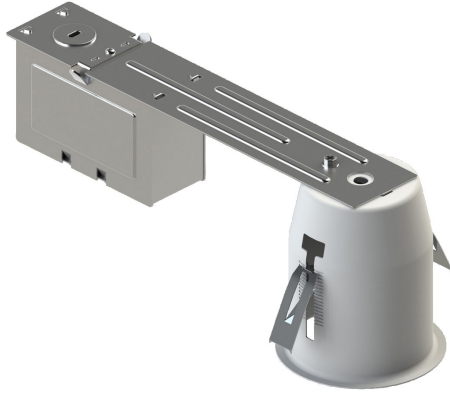

## GU3, 3-INCH RETROFIT GU10 HOUSING

### PRODUCT DETAILS

No.	:	GU3-00
Length	:	12.625"
Width	:	3.5"
Diameter	:	3.5"
Height	:	4.125"

### LIGHT SOURCE DETAILS

Number of Bulbs	:	1
Light Source	:	Halogen
Light Source Type	:	GU10
Input Voltage	:	120V
Bulb Voltage	:	120V
Socket Type	:	GU10
Wattage	:	50W
Total Wattage	:	50W
Bulb Included	:	No
Dimmable	:	Yes