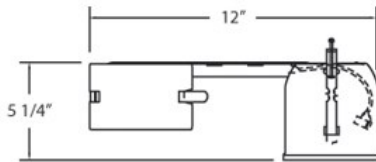

### PRODUCT DETAILS

No.	:	GU3-00
Length	:	12.625"
Width	:	3.5"
Diameter	:	3.5"
Height	:	4.125"

### TECHNICAL DETAILS

Approval	:	
Cut Hole Diameter	:	3.25"