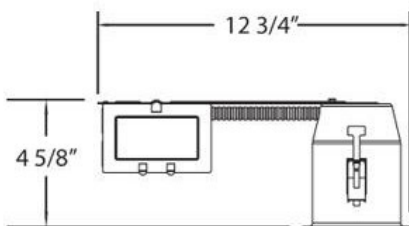

GU325, 3 1/4-INCH RETROFIT GU10 HOUSING

PRODUCT DETAILS

No.	:	GU325
Length	:	12.75"
Width	:	4"
Diameter	:	4"
Height	:	4.625"

LIGHT SOURCE DETAILS

Number of Bulbs	:	1
Light Source	:	Halogen
Light Source Type	:	GU10
Input Voltage	:	120V
Bulb Voltage	:	120V
Socket Type	:	GU10
Wattage	:	50W
Total Wattage	:	50W
Bulb Included	:	No
Dimmable	:	Yes

OPTIONS AVAILABLE

ITEM NO.	FINISH	SHADE
GU325		

TECHNICAL DETAILS

Approval	:	
Cut Hole Diameter	:	3.5"

PROJECT INFORMATION

 Job Name: Date: Category:

 Comments: