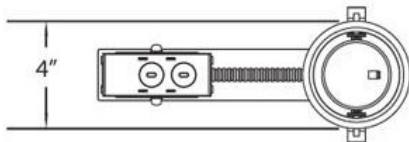

GU325, 3 1/4-INCH RETROFIT GU10 HOUSING

PRODUCT DETAILS

No.	:	GU325
Length	:	12.75"
Width	:	4"
Diameter	:	4"
Height	:	4.625"

LIGHT SOURCE DETAILS

Number of Bulbs	:	1
Light Source	:	Halogen
Light Source Type	:	GU10
Input Voltage	:	120V
Bulb Voltage	:	120V
Socket Type	:	GU10
Wattage	:	50W
Total Wattage	:	50W
Bulb Included	:	No
Dimmable	:	Yes

OPTIONS AVAILABLE

ITEM NO.	FINISH	SHADE
GU325		

TECHNICAL DETAILS

Approval	:	
Cut Hole Diameter	:	3.5"

PROJECT INFORMATION

 Job Name: Date: Category:

 Comments: