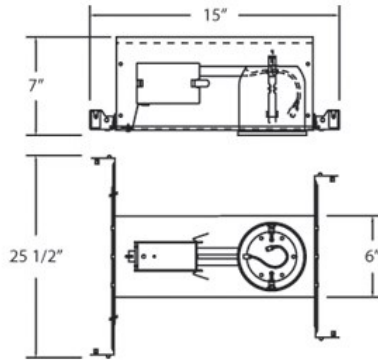

GUI3, 3-INCH INSULATED GU10 HOUSING

PRODUCT DETAILS

No.	:	GUI3-00
Length	:	15"
Width	:	25.5"
Diameter	:	3"
Height	:	7"

LIGHT SOURCE DETAILS

Number of Bulbs	:	1
Light Source	:	Halogen
Light Source Type	:	GU10
Input Voltage	:	120V
Bulb Voltage	:	120V
Socket Type	:	GU10
Wattage	:	50W
Total Wattage	:	50W
Bulb Included	:	No
Dimmable	:	Yes

OPTIONS AVAILABLE

ITEM NO.	FINISH	SHADE
GUI3-00		

TECHNICAL DETAILS

Location	:	DRY
Approval	:	
Cut Hole Diameter	:	3.25"

PROJECT INFORMATION

Job Name: Date: Category:

Comments: