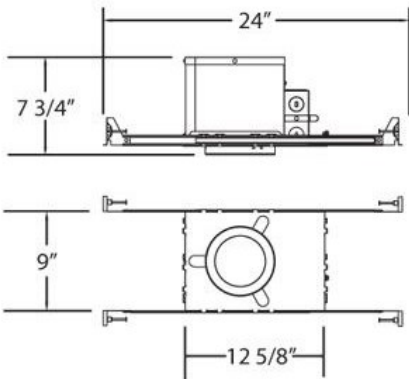

GUI325, 3 1/4-INCH INSULATED, GU10 HOUSING

PRODUCT DETAILS

No.	:	GUI325
Length	:	24"
Width	:	9"
Diameter	:	3.25"
Height	:	7.75"

LIGHT SOURCE DETAILS

Number of Bulbs	:	1
Light Source	:	Halogen
Light Source Type	:	GU10
Input Voltage	:	120V
Bulb Voltage	:	120V
Socket Type	:	GU10
Wattage	:	50W
Total Wattage	:	50W
Bulb Included	:	No
Dimmable	:	Yes

OPTIONS AVAILABLE

ITEM NO.	FINISH	SHADE
GUI325		

TECHNICAL DETAILS

Approval	:	
Cut Hole Diameter	:	3.5"

PROJECT INFORMATION

 Job Name: Date: Category:

 Comments: