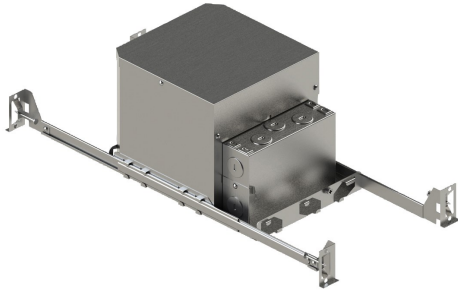

GUI325, 3 1/4-INCH INSULATED, GU10 HOUSING

PRODUCT DETAILS

No.	:	GUI325
Length	:	24"
Width	:	9"
Diameter	:	3.25"
Height	:	7.75"

LIGHT SOURCE DETAILS

Number of Bulbs	:	1
Light Source	:	Halogen
Light Source Type	:	GU10
Input Voltage	:	120V
Bulb Voltage	:	120V
Socket Type	:	GU10
Wattage	:	50W
Total Wattage	:	50W
Bulb Included	:	No
Dimmable	:	Yes

OPTIONS AVAILABLE

ITEM NO.	FINISH	SHADE
GUI325		

TECHNICAL DETAILS

Approval	:	
Cut Hole Diameter	:	3.5"

PROJECT INFORMATION

 Job Name: Date: Category:

 Comments: