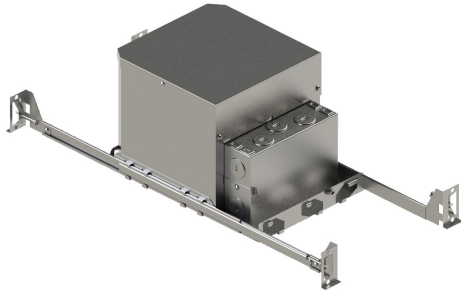

HG-4PI, 4-INCH PAR INSULATED HOUSING

PRODUCT DETAILS

No.	:	HG-4PI
Length	:	8"
Width	:	5"
Height	:	6"

LIGHT SOURCE DETAILS

Number of Bulbs	:	1
Light Source	:	Incandescent
Light Source Type	:	PAR20
Input Voltage	:	120V
Bulb Voltage	:	120V
Socket Type	:	E26
Wattage	:	50W
Total Wattage	:	50W
Bulb Included	:	No
Dimmable	:	Yes

OPTIONS AVAILABLE

ITEM NO.	FINISH	SHADE
HG-4PI		

TECHNICAL DETAILS

Approval	:	
Cut Hole Diameter	:	4.375"

PROJECT INFORMATION

 Job Name: Date: Category:

 Comments: