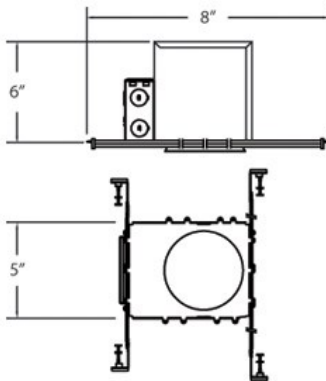

HG-4PI, 4-INCH PAR INSULATED HOUSING

PRODUCT DETAILS

No.	:	HG-4PI
Length	:	8"
Width	:	5"
Height	:	6"

LIGHT SOURCE DETAILS

Number of Bulbs	:	1
Light Source	:	Incandescent
Light Source Type	:	PAR20
Input Voltage	:	120V
Bulb Voltage	:	120V
Socket Type	:	E26
Wattage	:	50W
Total Wattage	:	50W
Bulb Included	:	No
Dimmable	:	Yes

OPTIONS AVAILABLE

ITEM NO.	FINISH	SHADE
HG-4PI		

TECHNICAL DETAILS

Approval	:	
Cut Hole Diameter	:	4.375"

PROJECT INFORMATION

 Job Name: Date: Category:

 Comments: