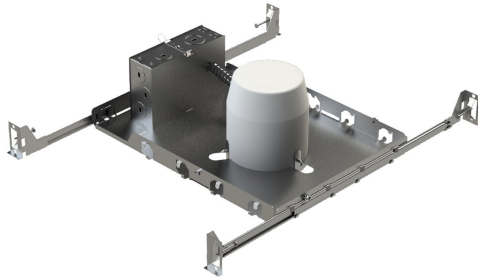

HG-4PN, 4-INCH PAR NEW CONSTRUCTION HOUSING

PRODUCT DETAILS

No.	:	HG-4PN
Length	:	12.125"
Width	:	4.125"
Diameter	:	4"
Height	:	4.5"

LIGHT SOURCE DETAILS

Number of Bulbs	:	1
Light Source	:	Incandescent
Light Source Type	:	PAR20
Input Voltage	:	120V
Bulb Voltage	:	120V
Socket Type	:	E26
Wattage	:	50W
Total Wattage	:	50W
Bulb Included	:	No
Dimmable	:	Yes

OPTIONS AVAILABLE

ITEM NO.	FINISH	SHADE
HG-4PN		

TECHNICAL DETAILS

Approval	:	
Cut Hole Diameter	:	4.375"

PROJECT INFORMATION

Job Name: Date: Category:

Comments: