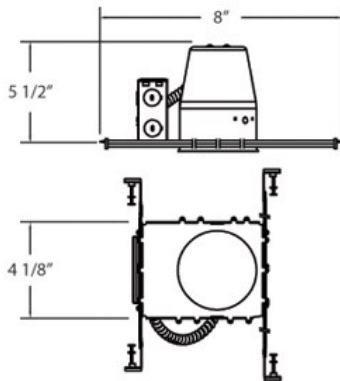

HG-4PN, 4-INCH PAR NEW CONSTRUCTION HOUSING

PRODUCT DETAILS

No.	:	HG-4PN
Length	:	12.125"
Width	:	4.125"
Diameter	:	4"
Height	:	4.5"

LIGHT SOURCE DETAILS

Number of Bulbs	:	1
Light Source	:	Incandescent
Light Source Type	:	PAR20
Input Voltage	:	120V
Bulb Voltage	:	120V
Socket Type	:	E26
Wattage	:	50W
Total Wattage	:	50W
Bulb Included	:	No
Dimmable	:	Yes

OPTIONS AVAILABLE

ITEM NO.	FINISH	SHADE
HG-4PN		

TECHNICAL DETAILS

Approval	:	
Cut Hole Diameter	:	4.375"

PROJECT INFORMATION

Job Name: Date: Category:

Comments: