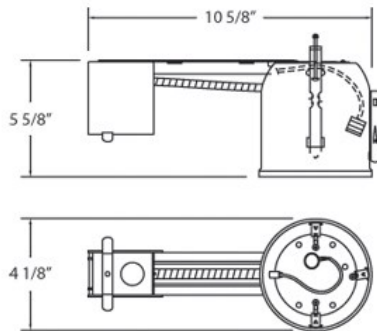

### PRODUCT DETAILS

No.	:	HG-4PR
Length	:	12.5625"
Width	:	4.75"
Diameter	:	4"
Height	:	4.5"

### TECHNICAL DETAILS

Approval	:	
Cut Hole Diameter	:	4.375"