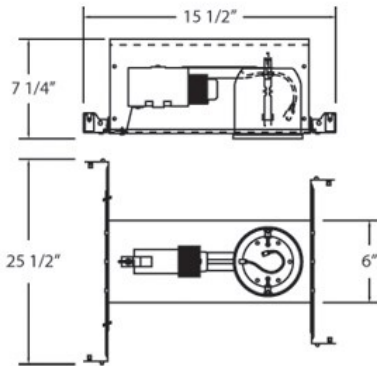

IC04, INSULATED CEILING HOUSING - AIRTIGHT

PRODUCT DETAILS

No.	:	IC04
Length	:	24"
Width	:	9"
Height	:	7.75"

LIGHT SOURCE DETAILS

Number of Bulbs	:	1
Light Source	:	Halogen
Light Source Type	:	MR16
Input Voltage	:	120V
Bulb Voltage	:	12V
Socket Type	:	GU5.3
Wattage	:	50W
Total Wattage	:	50W
Bulb Included	:	No
Dimmable	:	Yes

OPTIONS AVAILABLE

ITEM NO.	FINISH	SHADE
IC04		

TECHNICAL DETAILS

Approval	:	
Cut Hole Diameter	:	4.375"

PROJECT INFORMATION

Job Name: Date: Category:

Comments: