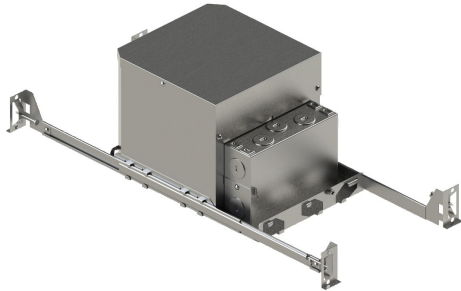

IC04, INSULATED CEILING HOUSING - AIRTIGHT

PRODUCT DETAILS

No.	:	IC04
Length	:	24"
Width	:	9"
Height	:	7.75"

LIGHT SOURCE DETAILS

Number of Bulbs	:	1
Light Source	:	Halogen
Light Source Type	:	MR16
Input Voltage	:	120V
Bulb Voltage	:	12V
Socket Type	:	GU5.3
Wattage	:	50W
Total Wattage	:	50W
Bulb Included	:	No
Dimmable	:	Yes

OPTIONS AVAILABLE

ITEM NO.	FINISH	SHADE
IC04		

TECHNICAL DETAILS

Approval	:	
Cut Hole Diameter	:	4.375"

PROJECT INFORMATION

Job Name: Date: Category:

Comments: