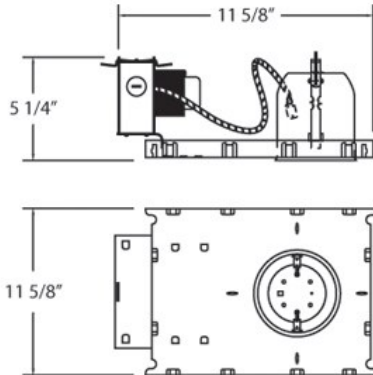

NC04-B, 4-INCH NEW CONST. HOUSING SQUARE PLATE

OPTIONS AVAILABLE

ITEM NO.	FINISH	SHADE
NC04-B		

PRODUCT DETAILS

No.	:	NC04-B
Length	:	11.625"
Width	:	11.625"
Diameter	:	4"
Height	:	5.25"

LIGHT SOURCE DETAILS

Approval	:	
Cut Hole Diameter	:	4.375"

PROJECT INFORMATION

Job Name: Date: Category:

Comments: