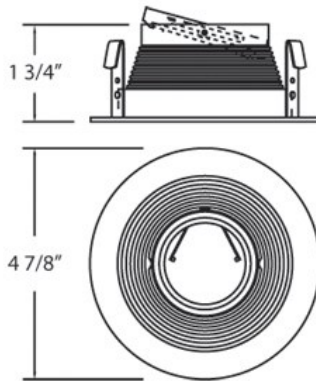

### PRODUCT DETAILS

No.	:	R010-45
Product Color	:	WHITE
Shade / Accent Colour	:	BLACK
Diameter	:	5"
Height	:	2"

### LIGHT SOURCE DETAILS

Number of Bulbs	:	1 / 1
Light Source	:	Halogen / Halogen
Light Source Type	:	MR16 / GU10
Input Voltage	:	120 / 120V
Bulb Voltage	:	12 / 120V
Socket Type	:	/
Wattage	:	50 / 50W
Total Wattage	:	50 / 50W
Bulb Included	:	No / No
Dimmable	:	Yes / Yes

### TECHNICAL DETAILS

Approval	:	
Beam Angle	:	15
Cut Hole Diameter	:	4.375"