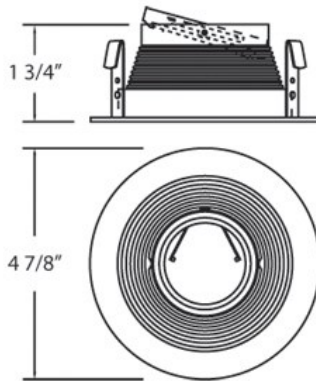

R010, TRIM, 4IN STEPPED BAFFLE

PRODUCT DETAILS

No.	:	R010-46
Product Color	:	WHITE
Shade / Accent Colour	:	WHITE
Diameter	:	5"
Height	:	2"

LIGHT SOURCE DETAILS

Number of Bulbs	:	1 / 1
Light Source	:	Halogen / Halogen
Light Source Type	:	MR16 / GU10
Input Voltage	:	120 / 120V
Bulb Voltage	:	12 / 120V
Socket Type	:	/
Wattage	:	50 / 50W
Total Wattage	:	50 / 50W
Bulb Included	:	No / No
Dimmable	:	Yes / Yes

OPTIONS AVAILABLE

ITEM NO.	FINISH	SHADE
R010-45	WHITE	BLACK
R010-46	WHITE	WHITE
R010-89	SATIN NICKEL	BLACK
R010-90	SATIN NICKEL	WHITE

TECHNICAL DETAILS

Approval	:	
Beam Angle	:	15
Cut Hole Diameter	:	4.375"