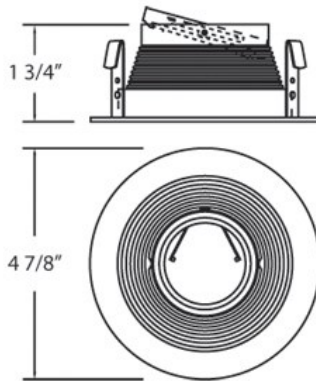

R010, TRIM, 4IN STEPPED BAFFLE

PRODUCT DETAILS

No.	:	R010-89
Product Color	:	SATIN NICKEL
Shade / Accent Colour	:	BLACK
Diameter	:	5"
Height	:	2"

LIGHT SOURCE DETAILS

Number of Bulbs	:	1 / 1
Light Source	:	Halogen / Halogen
Light Source Type	:	MR16 / GU10
Input Voltage	:	120 / 120V
Bulb Voltage	:	12 / 120V
Socket Type	:	/
Wattage	:	50 / 50W
Total Wattage	:	50 / 50W
Bulb Included	:	No / No
Dimmable	:	Yes / Yes

OPTIONS AVAILABLE

ITEM NO.	FINISH	SHADE
R010-45	WHITE	BLACK
R010-46	WHITE	WHITE
R010-89	SATIN NICKEL	BLACK
R010-90	SATIN NICKEL	WHITE

TECHNICAL DETAILS

Approval	:	
Beam Angle	:	15
Cut Hole Diameter	:	4.375"