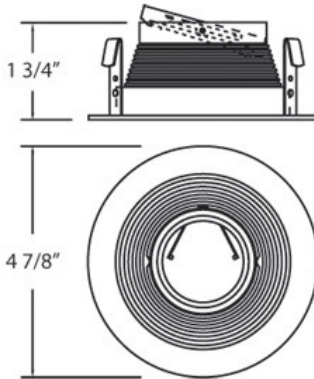

R010, TRIM, 4IN STEPPED BAFFLE

PRODUCT DETAILS

No.	:	R010-90
Product Color	:	SATIN NICKEL
Shade / Accent Colour	:	WHITE
Diameter	:	5"
Height	:	2"

LIGHT SOURCE DETAILS

Number of Bulbs	:	1 / 1
Light Source	:	Halogen / Halogen
Light Source Type	:	MR16 / GU10
Input Voltage	:	120 / 120V
Bulb Voltage	:	12 / 120V
Socket Type	:	/
Wattage	:	50 / 50W
Total Wattage	:	50 / 50W
Bulb Included	:	No / No
Dimmable	:	Yes / Yes

OPTIONS AVAILABLE

ITEM NO.	FINISH	SHADE
R010-45	WHITE	BLACK
R010-46	WHITE	WHITE
R010-89	SATIN NICKEL	BLACK
R010-90	SATIN NICKEL	WHITE

TECHNICAL DETAILS

Approval	:	
Beam Angle	:	15
Cut Hole Diameter	:	4.375"