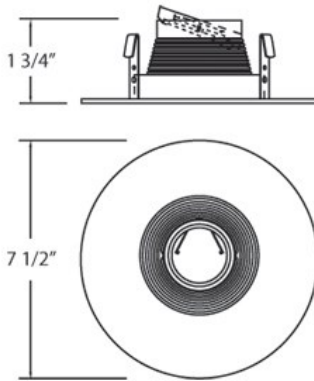

TECHNICAL DETAILS

Approval	:	
Beam Angle	:	15

PROJECT INFORMATION

Job Name: Date: Category:

Comments: