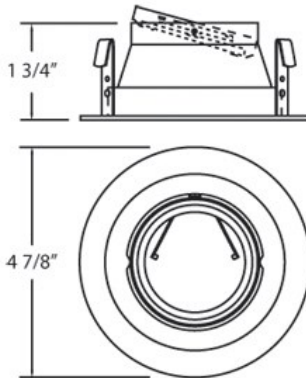

R011, TRIM, 4IN SPECULAR REFLECTOR

PRODUCT DETAILS

No.	:	R011-115
Product Color	:	CHROME
Shade / Accent Colour	:	CHROME
Diameter	:	5"
Height	:	2"

LIGHT SOURCE DETAILS

Number of Bulbs	:	1 / 1
Light Source	:	Halogen / Halogen
Light Source Type	:	MR16 / GU10
Input Voltage	:	120 / 120V
Bulb Voltage	:	12 / 120V
Socket Type	:	/
Wattage	:	50 / 50W
Total Wattage	:	50 / 50W
Bulb Included	:	No / No
Dimmable	:	Yes / Yes

OPTIONS AVAILABLE

ITEM NO.	FINISH	SHADE
R011-115	CHROME	CHROME
R011-45	WHITE	BLACK
R011-49	WHITE	CHROME

TECHNICAL DETAILS

Approval	:	
Beam Angle	:	15
Cut Hole Diameter	:	4.375"

PROJECT INFORMATION

 Job Name: Date: Category: