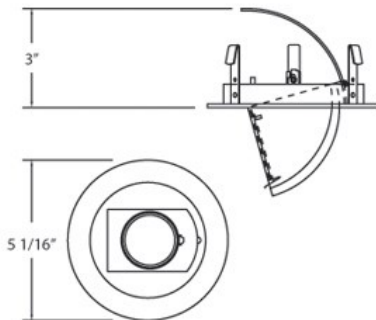

### PRODUCT DETAILS

No.	:	R014-01
Product Color	:	BLACK
Diameter	:	5.125"
Height	:	2.875"
Weight	:	0.4lbs

### TECHNICAL DETAILS

Approval	:	
Beam Angle	:	80
Cut Hole Diameter	:	4.375"