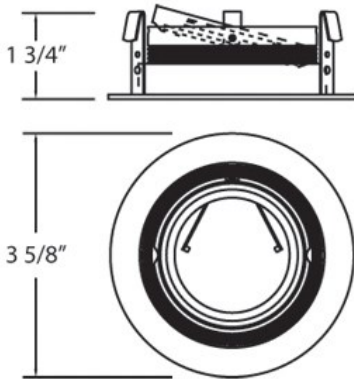

TE01, 3-INCH STEP BAFFLE TRIM

PRODUCT DETAILS

No.	:	TE01-45
Product Color	:	WHITE
Shade / Accent Colour	:	BLACK
Diameter	:	3.875"
Height	:	1.625"

LIGHT SOURCE DETAILS

Number of Bulbs	:	1 / 1
Light Source	:	Halogen / Halogen
Light Source Type	:	MR16 / GU10
Input Voltage	:	120 / 120V
Bulb Voltage	:	12 / 120V
Socket Type	:	/
Wattage	:	50 / 50W
Total Wattage	:	50 / 50W
Bulb Included	:	No / No
Dimmable	:	Yes / Yes

OPTIONS AVAILABLE

ITEM NO.	FINISH	SHADE
TE01-45	WHITE	BLACK
TE01-46	WHITE	WHITE
TE01-89	SATIN NICKEL	BLACK
TE01-90	SATIN NICKEL	WHITE

TECHNICAL DETAILS

Location	:	DRY
Approval	:	
Vertical Adjustment	:	15
Cut Hole Diameter	:	2.5"