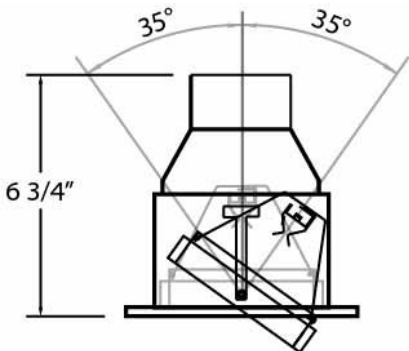

TE111GU10, 1-LIGHT GU10 MULTIPLE RECESS

PRODUCT DETAILS

No.	:	TE111GU10-01
Product Color	:	BLACK
Shade / Accent Colour	:	BLACK
Length	:	6.1875"
Width	:	6.1875"
Height	:	6.75"
Weight	:	2lbs

LIGHT SOURCE DETAILS

ITEM NO.	FINISH	SHADE
TE111GU10-01	BLACK	BLACK
TE111GU10-02	WHITE	BLACK
TE111GU10-0N	BLACK	PLATINUM
TE111GU10-22	WHITE	WHITE

TECHNICAL DETAILS

Location	:	DRY
Approval	:	
Horizontal Adjustment	:	35
Cut Hole Length	:	5.125"
Cut Hole Width	:	5.125"