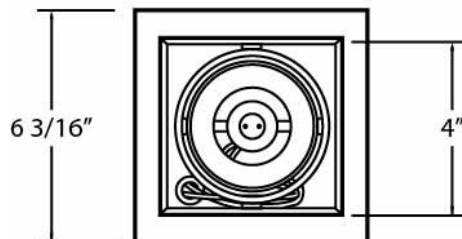

TE111GU10, 1-LIGHT GU10 MULTIPLE RECESS

PRODUCT DETAILS

No.	:	TE111GU10-01
Product Color	:	BLACK
Shade / Accent Colour	:	BLACK
Length	:	6.1875"
Width	:	6.1875"
Height	:	6.75"
Weight	:	2lbs

LIGHT SOURCE DETAILS

ITEM NO.	FINISH	SHADE
TE111GU10-01	BLACK	BLACK
TE111GU10-02	WHITE	BLACK
TE111GU10-0N	BLACK	PLATINUM
TE111GU10-22	WHITE	WHITE

TECHNICAL DETAILS

Location	:	DRY
Approval	:	
Horizontal Adjustment	:	35
Cut Hole Length	:	5.125"
Cut Hole Width	:	5.125"