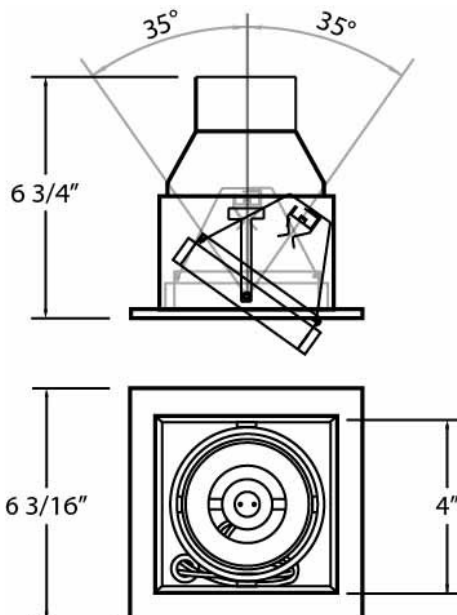

### PRODUCT DETAILS

No.	:	TE111GU10-02
Product Color	:	WHITE
Shade / Accent Colour	:	BLACK
Length	:	6.1875"
Width	:	6.1875"
Height	:	6.75"
Weight	:	2lbs

### LIGHT SOURCE DETAILS

Number of Bulbs	:	1
Light Source	:	Halogen
Light Source Type	:	GU10
Input Voltage	:	120V
Bulb Voltage	:	120V
Socket Type	:	GU10
Wattage	:	50W
Total Wattage	:	50W
Bulb Included	:	No
Dimmable	:	Yes

### TECHNICAL DETAILS

Location	:	DRY
Approval	:	
Horizontal Adjustment	:	35
Cut Hole Length	:	5.125"
Cut Hole Width	:	5.125"