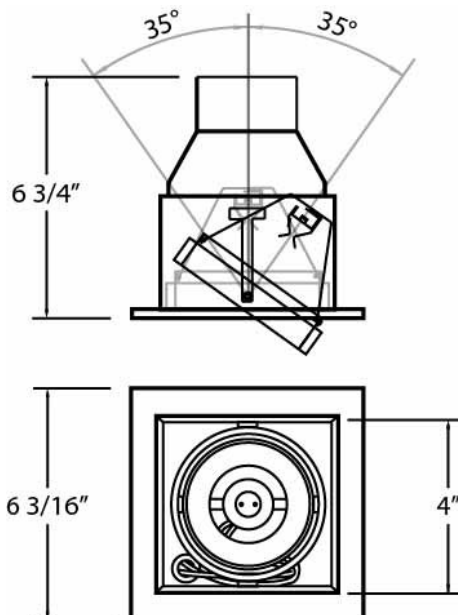

TE111GU10, 1-LIGHT GU10 MULTIPLE RECESS

PRODUCT DETAILS

No.	:	TE111GU10-22
Product Color	:	WHITE
Shade / Accent Colour	:	WHITE
Length	:	6.1875"
Width	:	6.1875"
Height	:	6.75"
Weight	:	2lbs

LIGHT SOURCE DETAILS

ITEM NO.	FINISH	SHADE
TE111GU10-01	BLACK	BLACK
TE111GU10-02	WHITE	BLACK
TE111GU10-0N	BLACK	PLATINUM
TE111GU10-22	WHITE	WHITE

TECHNICAL DETAILS

Location	:	DRY
Approval	:	
Horizontal Adjustment	:	35
Cut Hole Length	:	5.125"
Cut Hole Width	:	5.125"