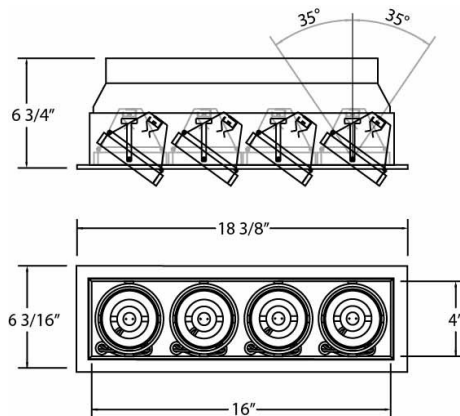

TE114AGU10, 4-LIGHT GU10 MULTIPLE RECESS

PRODUCT DETAILS

No.	:	TE114AGU10-0N
Product Color	:	BLACK
Shade / Accent Colour	:	PLATINUM
Length	:	18.375"
Width	:	6.1875"
Height	:	6.75"

LIGHT SOURCE DETAILS

Number of Bulbs	:	4
Light Source	:	Halogen
Light Source Type	:	GU10
Input Voltage	:	120V
Bulb Voltage	:	120V
Socket Type	:	GU10
Wattage	:	50W
Total Wattage	:	200W
Bulb Included	:	No
Dimmable	:	Yes

OPTIONS AVAILABLE

ITEM NO.	FINISH	SHADE
TE114AGU10-01	BLACK	BLACK
TE114AGU10-02	WHITE	BLACK
TE114AGU10-0N	BLACK	PLATINUM
TE114AGU10-22	WHITE	WHITE

TECHNICAL DETAILS

Location	:	DRY
Approval	:	
Horizontal Adjustment	:	35
Cut Hole Length	:	17.5"
Cut Hole Width	:	5.125"