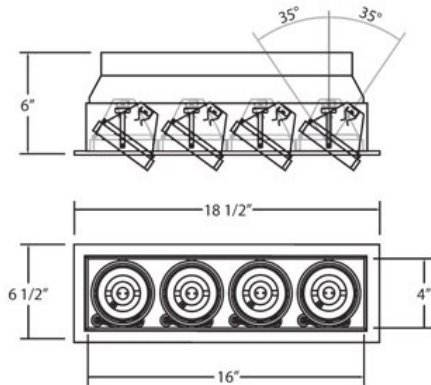

### PRODUCT DETAILS

No.	:	TE114ATR-02
Product Color	:	WHITE
Shade / Accent Colour	:	BLACK
Length	:	18.5"
Width	:	6.5"
Height	:	6"

### TECHNICAL DETAILS

Location	:	DRY
Approval	:	
Horizontal Adjustment	:	35
Cut Hole Length	:	17.5"
Cut Hole Width	:	5.125"