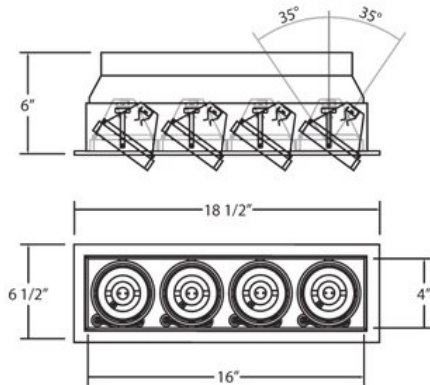

TE114ATR, 4-LIGHT, MULTIPLE RECESSED, MR16,W/TRANSFORMER

PRODUCT DETAILS

No.	:	TE114ATR-0N
Product Color	:	BLACK
Shade / Accent Colour	:	PLATINUM
Length	:	18.5"
Width	:	6.5"
Height	:	6"

LIGHT SOURCE DETAILS

ITEM NO.	FINISH	SHADE
TE114ATR-01	BLACK	BLACK
TE114ATR-02	WHITE	BLACK
TE114ATR-0N	BLACK	PLATINUM
TE114ATR-22	WHITE	WHITE

TECHNICAL DETAILS

Location	:	DRY
Approval	:	
Horizontal Adjustment	:	35
Cut Hole Length	:	17.5"
Cut Hole Width	:	5.125"