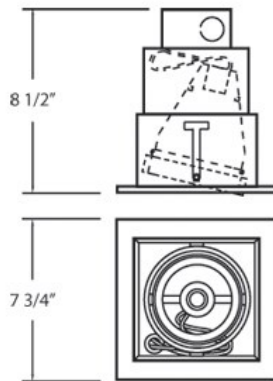

TE131, 1-LIGHT, MULTIPLE RECESSED, PAR30

PRODUCT DETAILS

No.	:	TE131-01
Product Color	:	BLACK
Shade / Accent Colour	:	BLACK
Length	:	7.75"
Width	:	7.75"
Height	:	8.5"
Weight	:	3lbs

LIGHT SOURCE DETAILS

Number of Bulbs	:	1
Light Source	:	Incandescent
Light Source Type	:	PAR30
Input Voltage	:	120V
Bulb Voltage	:	120V
Socket Type	:	E26
Wattage	:	75W
Total Wattage	:	75W
Bulb Included	:	No
Dimmable	:	Yes

OPTIONS AVAILABLE

ITEM NO.	FINISH	SHADE
TE131-01	BLACK	BLACK
TE131-02	WHITE	BLACK
TE131-0N	BLACK	PLATINUM
TE131-22	WHITE	WHITE

TECHNICAL DETAILS

Location	:	DRY
Approval	:	
Horizontal Adjustment	:	35
Cut Hole Length	:	6.75"
Cut Hole Width	:	6.75"