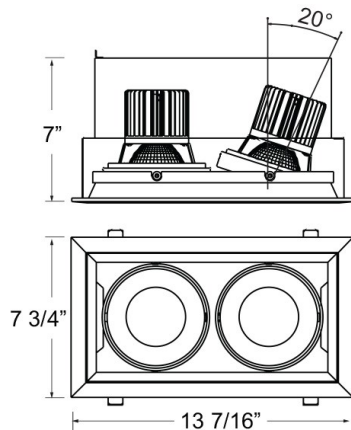

TE132LED, 2-LIGHT LED MULTIPLE RECESS

PRODUCT DETAILS

No.	:	TE132LED-30-2-22
Product Color	:	WHITE
Shade / Accent Colour	:	WHITE
Length	:	13.4375"
Width	:	7.75"
Height	:	7"
Weight	:	5lbs

LIGHT SOURCE DETAILS

Light Source Type	:	INTEGRATED LED
Input Voltage	:	120V
Bulb Voltage	:	120V
Socket Type	:	LED
Total Wattage	:	52W
Initial Lumens	:	5000lm
Kelvin	:	3000K
CRI	:	90
Dimmable	:	Yes

OPTIONS AVAILABLE

ITEM NO.	FINISH	SHADE
TE132LED-30-2-01	BLACK	BLACK
TE132LED-30-2-02	WHITE	BLACK
TE132LED-30-2-0N	PLATINUM	BLACK
TE132LED-30-2-22	WHITE	WHITE

TECHNICAL DETAILS

Driver	:	Inventronics 35W Driver
Location	:	DRY
Approval	:	
Title 24	:	Yes
Beam Angle	:	20
Cut Hole Length	:	12.5"
Cut Hole Width	:	6.75"

PROJECT INFORMATION

 Job Name: Date: Type:

 Comments: