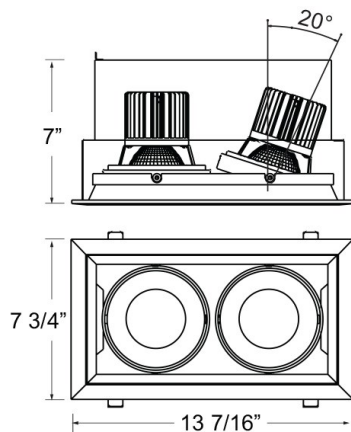

TE132LED, 2-LIGHT LED MULTIPLE RECESS

PRODUCT DETAILS

No.	:	TE132LED-35-4-0N
Product Color	:	PLATINUM
Shade / Accent Colour	:	BLACK
Length	:	13.4375"
Width	:	7.75"
Height	:	7"
Weight	:	5lbs

LIGHT SOURCE DETAILS

Light Source Type	:	INTEGRATED LED
Input Voltage	:	120V
Bulb Voltage	:	120V
Socket Type	:	LED
Total Wattage	:	52W
Initial Lumens	:	5000lm
Kelvin	:	3500K
CRI	:	90
Dimmable	:	Yes

OPTIONS AVAILABLE

ITEM NO.	FINISH	SHADE
TE132LED-35-4-01	BLACK	BLACK
TE132LED-35-4-02	WHITE	BLACK
TE132LED-35-4-0N	PLATINUM	BLACK
TE132LED-35-4-22	WHITE	WHITE

TECHNICAL DETAILS

Driver	:	Inventronics 35W Driver
Location	:	DRY
Approval	:	
Title 24	:	Yes
Beam Angle	:	40
Cut Hole Length	:	12.5"
Cut Hole Width	:	6.75"

PROJECT INFORMATION

 Job Name: Date: Type:

 Comments: