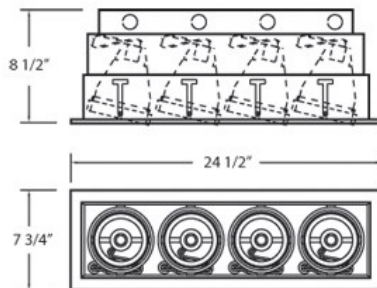

TE134A, 4-LIGHT, MULTIPLE RECESSED, PAR30

PRODUCT DETAILS

No.	:	TE134A-01
Product Color	:	BLACK
Shade / Accent Colour	:	BLACK
Length	:	24.5"
Width	:	7.75"
Height	:	8.5"

LIGHT SOURCE DETAILS

Number of Bulbs	:	4
Light Source	:	Incandescent
Light Source Type	:	PAR30
Input Voltage	:	120V
Bulb Voltage	:	120V
Socket Type	:	E26
Wattage	:	75W
Total Wattage	:	300W
Bulb Included	:	No
Dimmable	:	Yes

TECHNICAL DETAILS

Location	:	DRY
Approval	:	
Horizontal Adjustment	:	35
Cut Hole Length	:	23.5"
Cut Hole Width	:	6.75"

OPTIONS AVAILABLE

ITEM NO.	FINISH	SHADE
TE134A-01	BLACK	BLACK
TE134A-02	WHITE	BLACK
TE134A-0N	PLATINUM	BLACK
TE134A-22	WHITE	WHITE